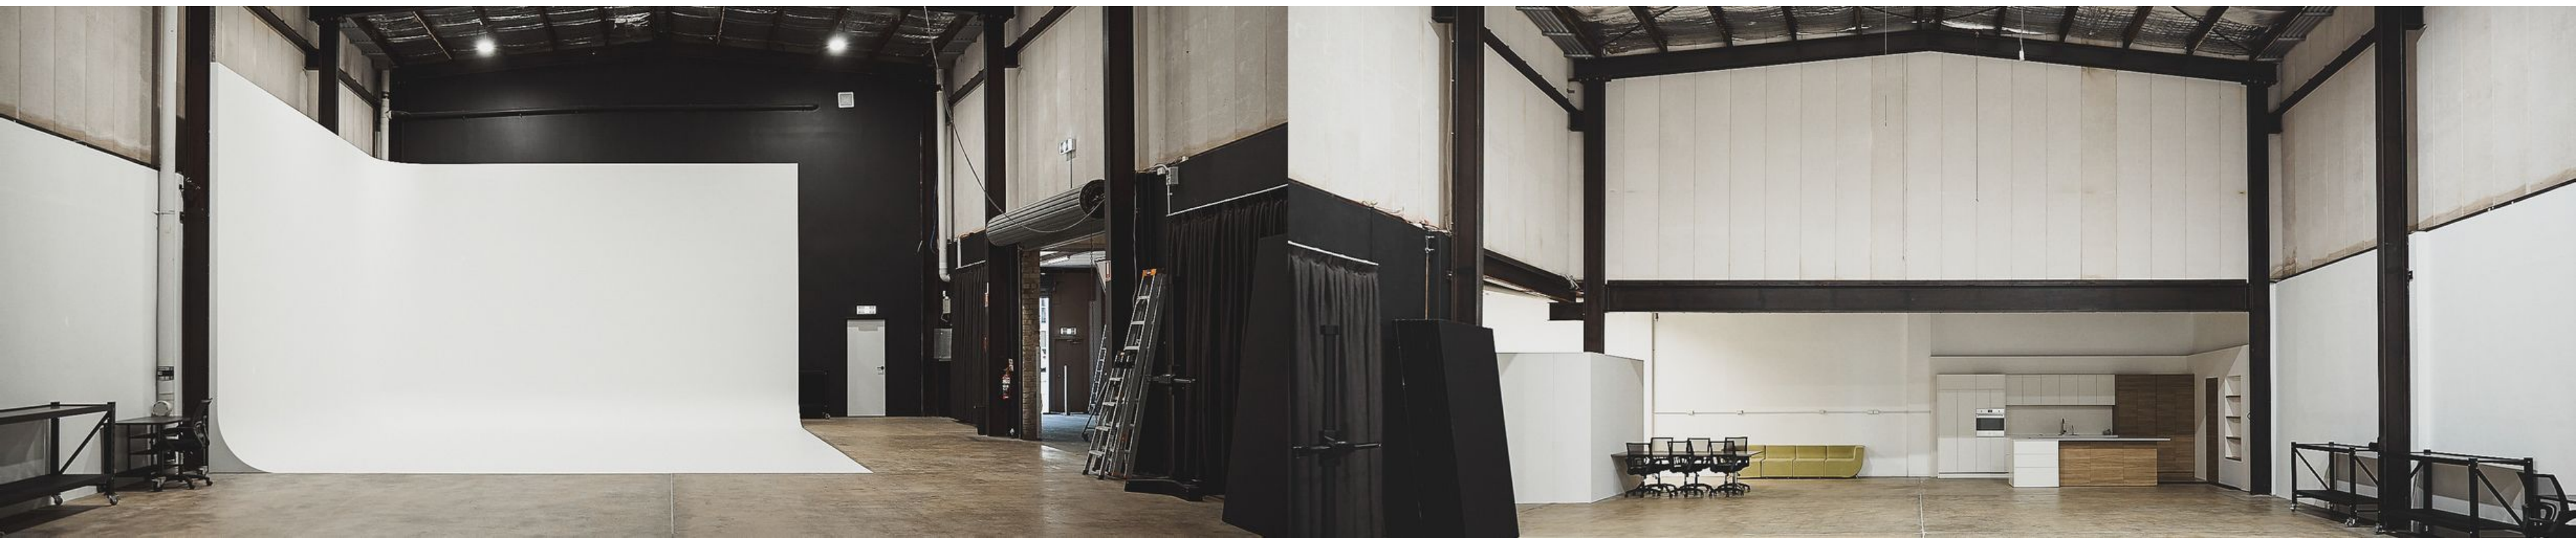

Hire rates

Entire Studio

Half Day $1000

Full Day (8 hrs) $1600

Full Day (10 hrs) $2000

Studio Kitchen & Prep Area

Half Day $800

Full Day (8 hrs) $1400

Full Day (10 hrs) $1600

Overtime $150p/h

*All prices ex gst