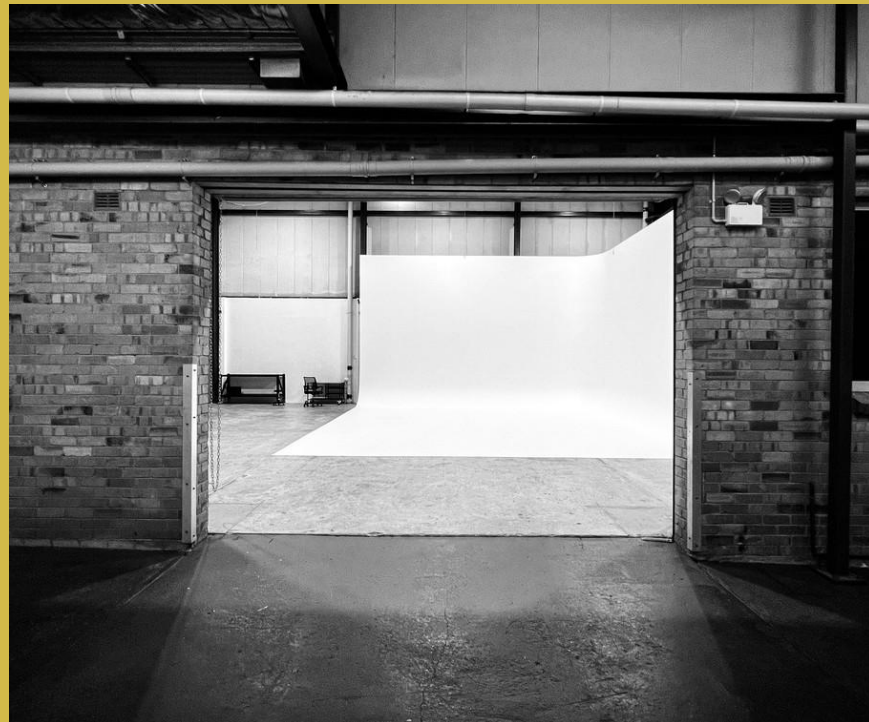

Lighting/Equipment Hire

In addition to our regular studio rental rates, we also offer a variety of lighting equipment.

To order please contact us at least 24 hours in advance of your scheduled shoot