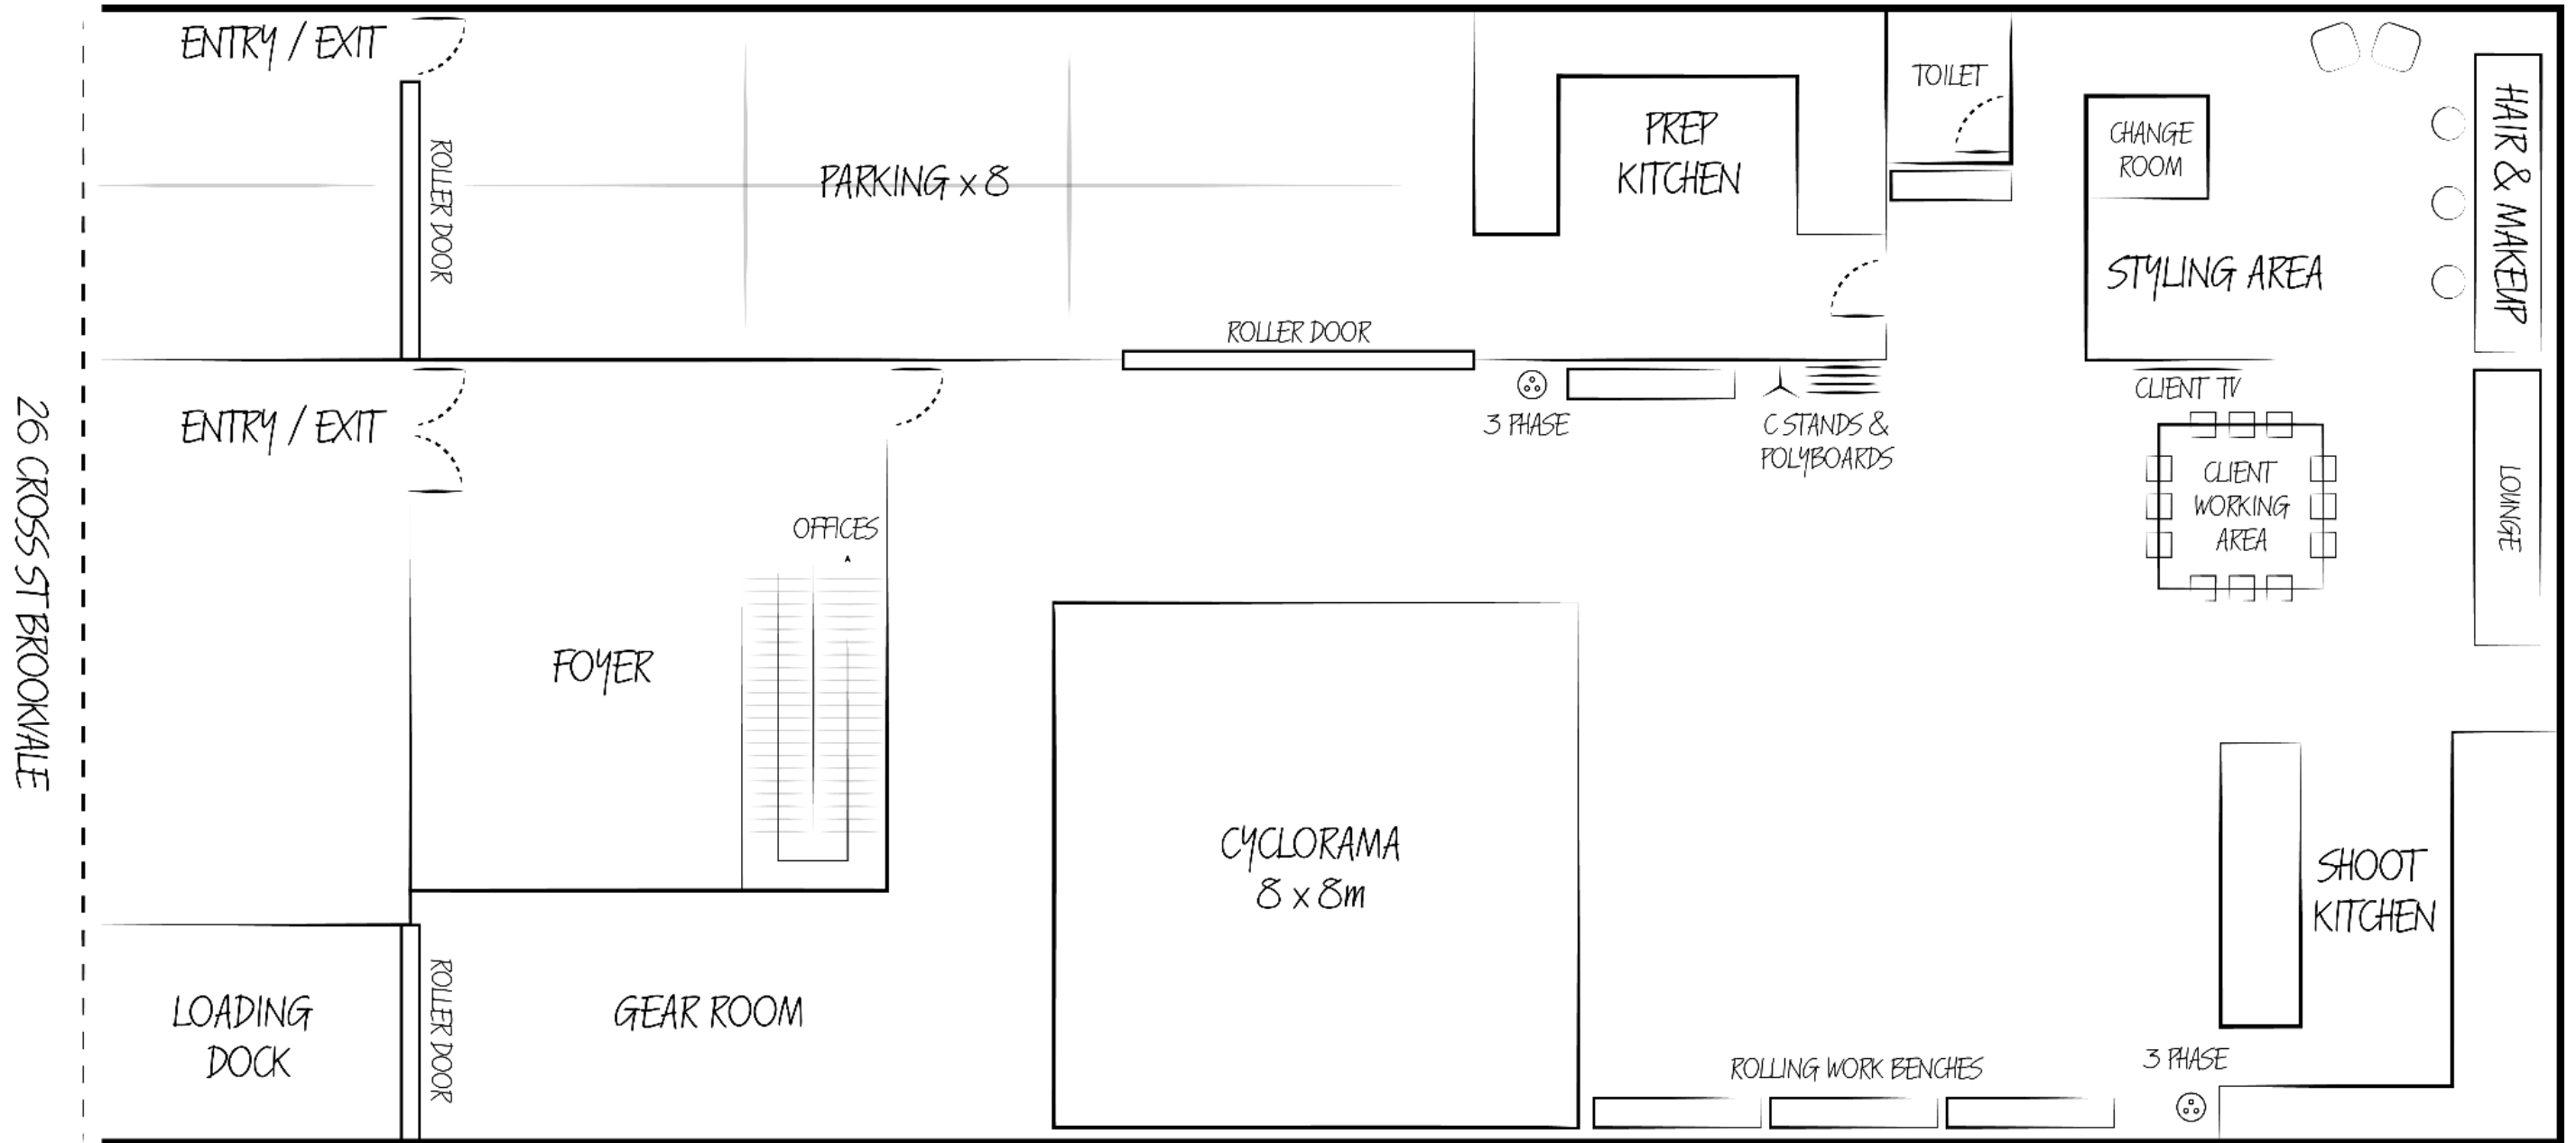

Hair & Make-up / Stylist

3 x hair & makeup stations

Sitting area

Light up mirrors (3 temperatures/dimmable)

3 x power plugs per station

3 x swivel/gas lift chairs

Change room

2 x rolling racks

Accessories cabinet

Steamer

Iron & ironing board

Floorplan

Parking & Access

2 car spaces available in the driveway
6 car spaces available in the garage : 90 sqm
Loading and unloading: Ground level access
Roller door: 3.3m h x 3.9m w
Street parking (no limit/unmetered)