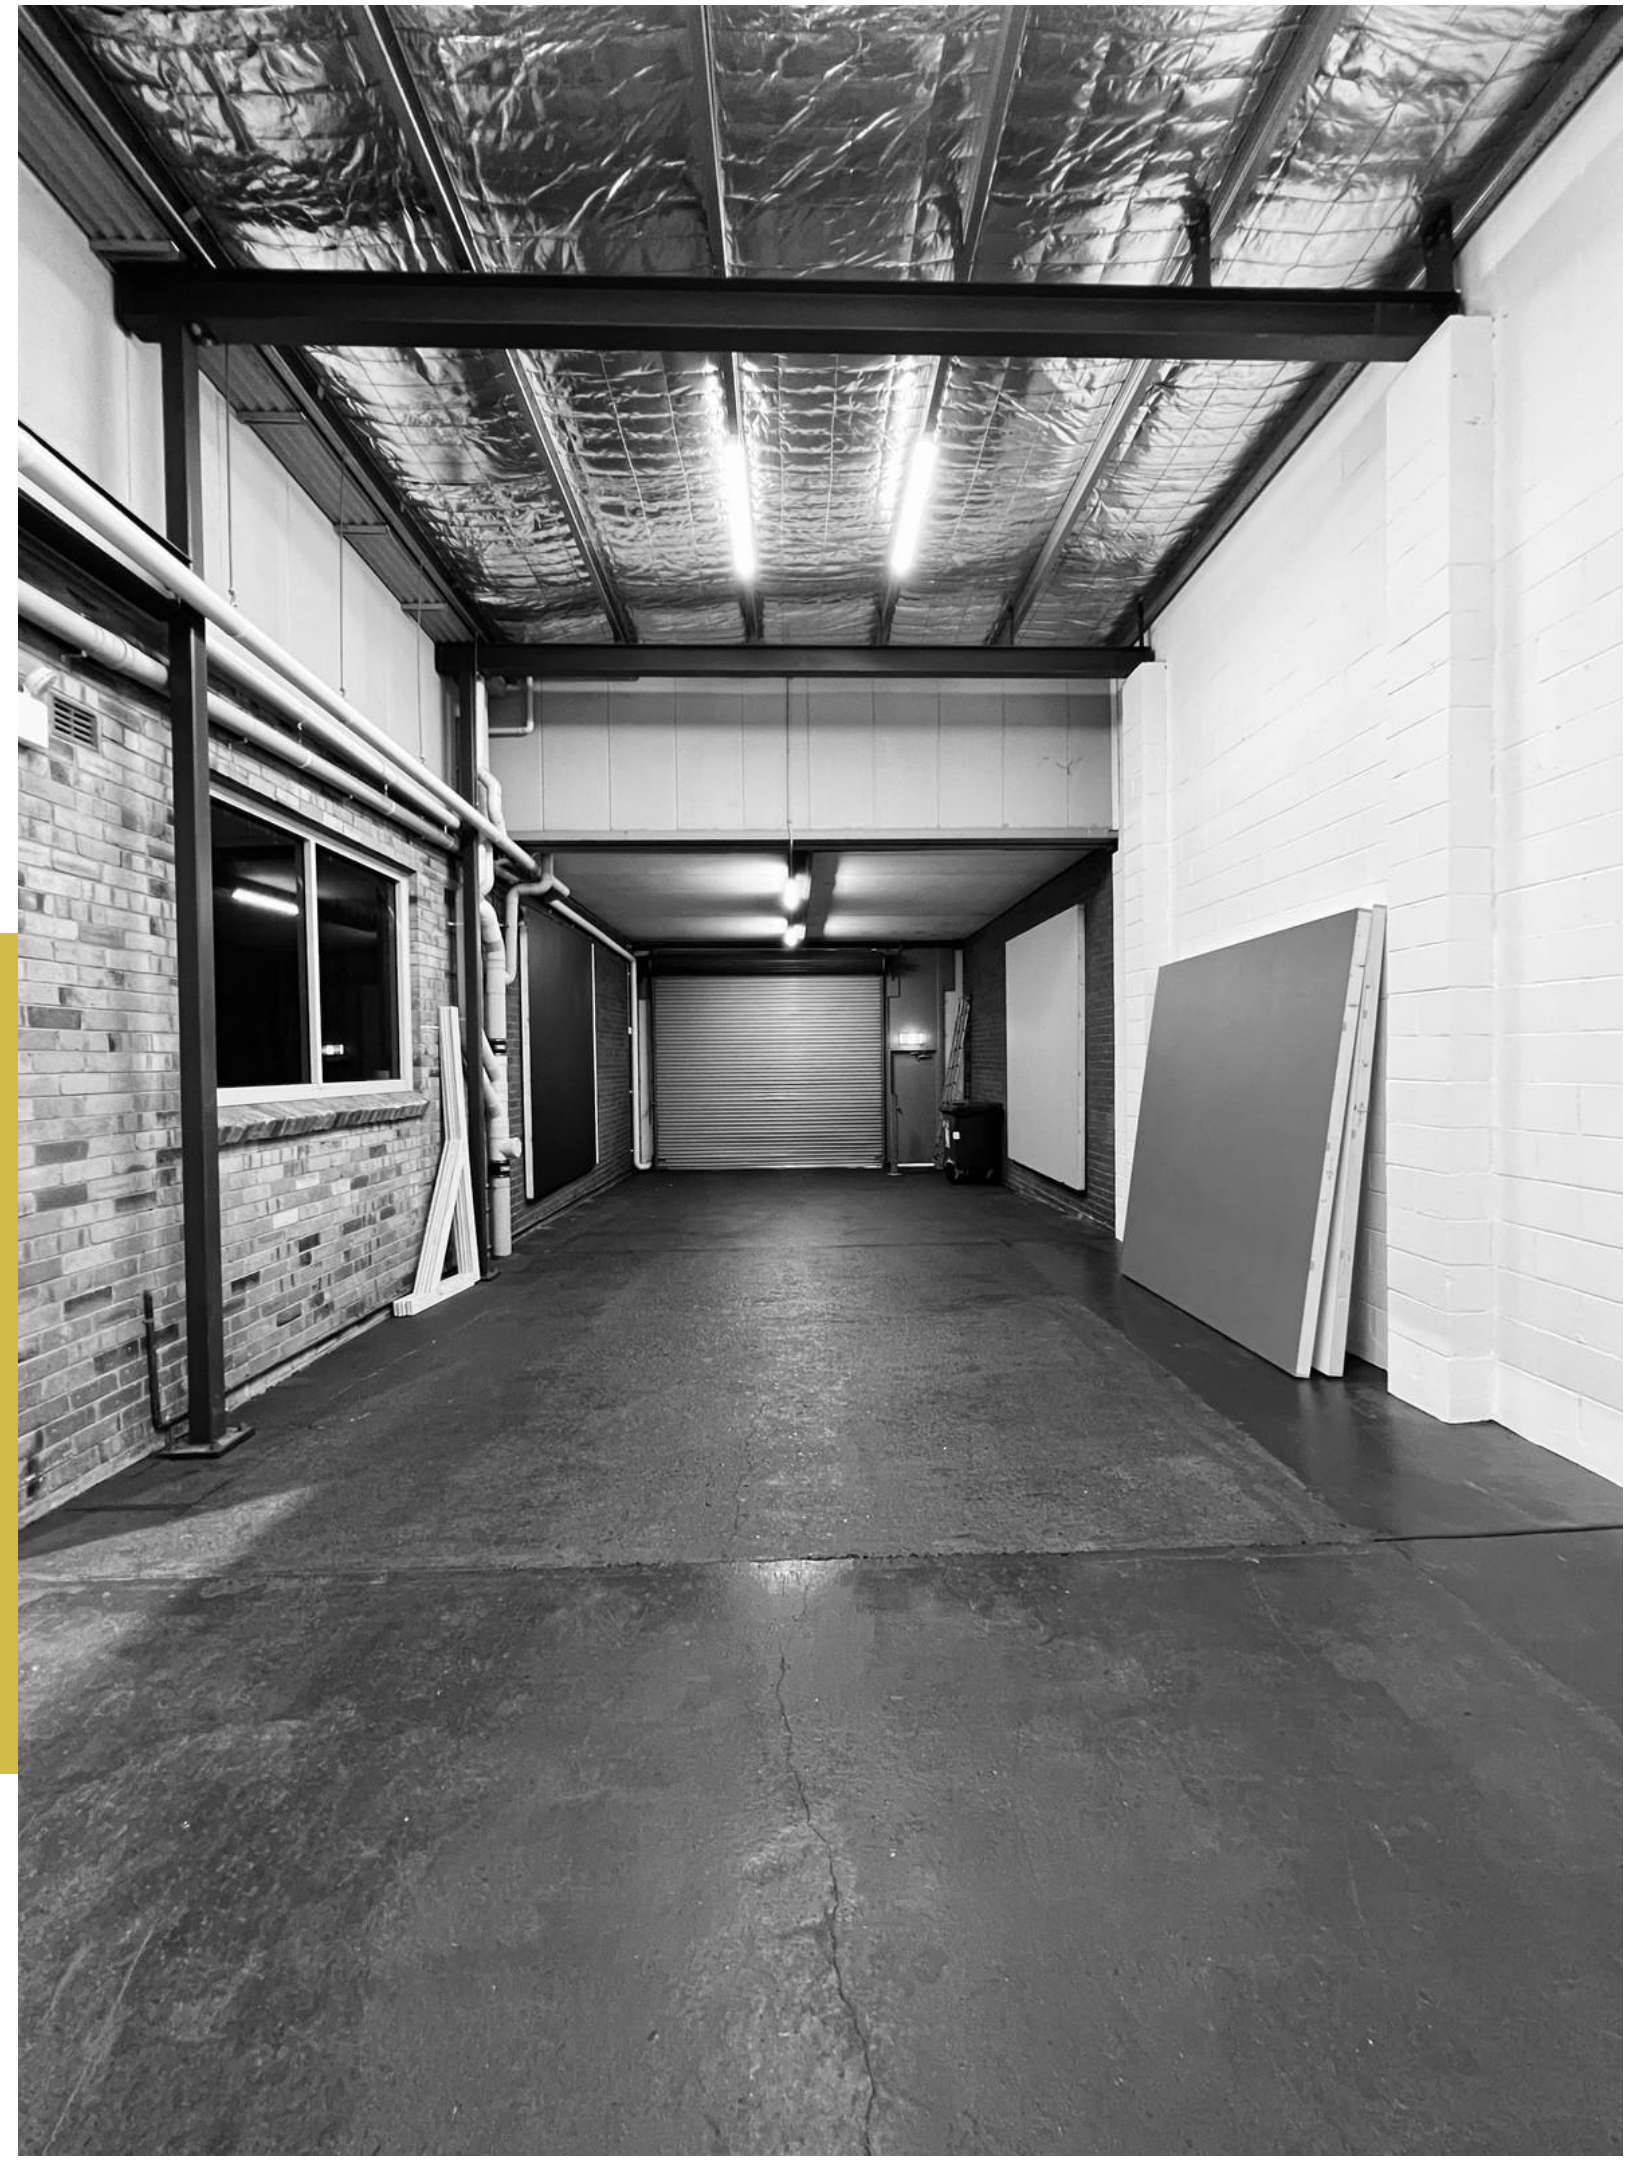

Accessories cabinet

Steamer

Iron & ironing board

Floorplan

Parking & Access

2 car spaces available in the driveway
6 car spaces available in the garage : 90 sqm
Loading and unloading: Ground level access
Roller door: 3.3m h x 3.9m w
Street parking (no limit/unmetered)