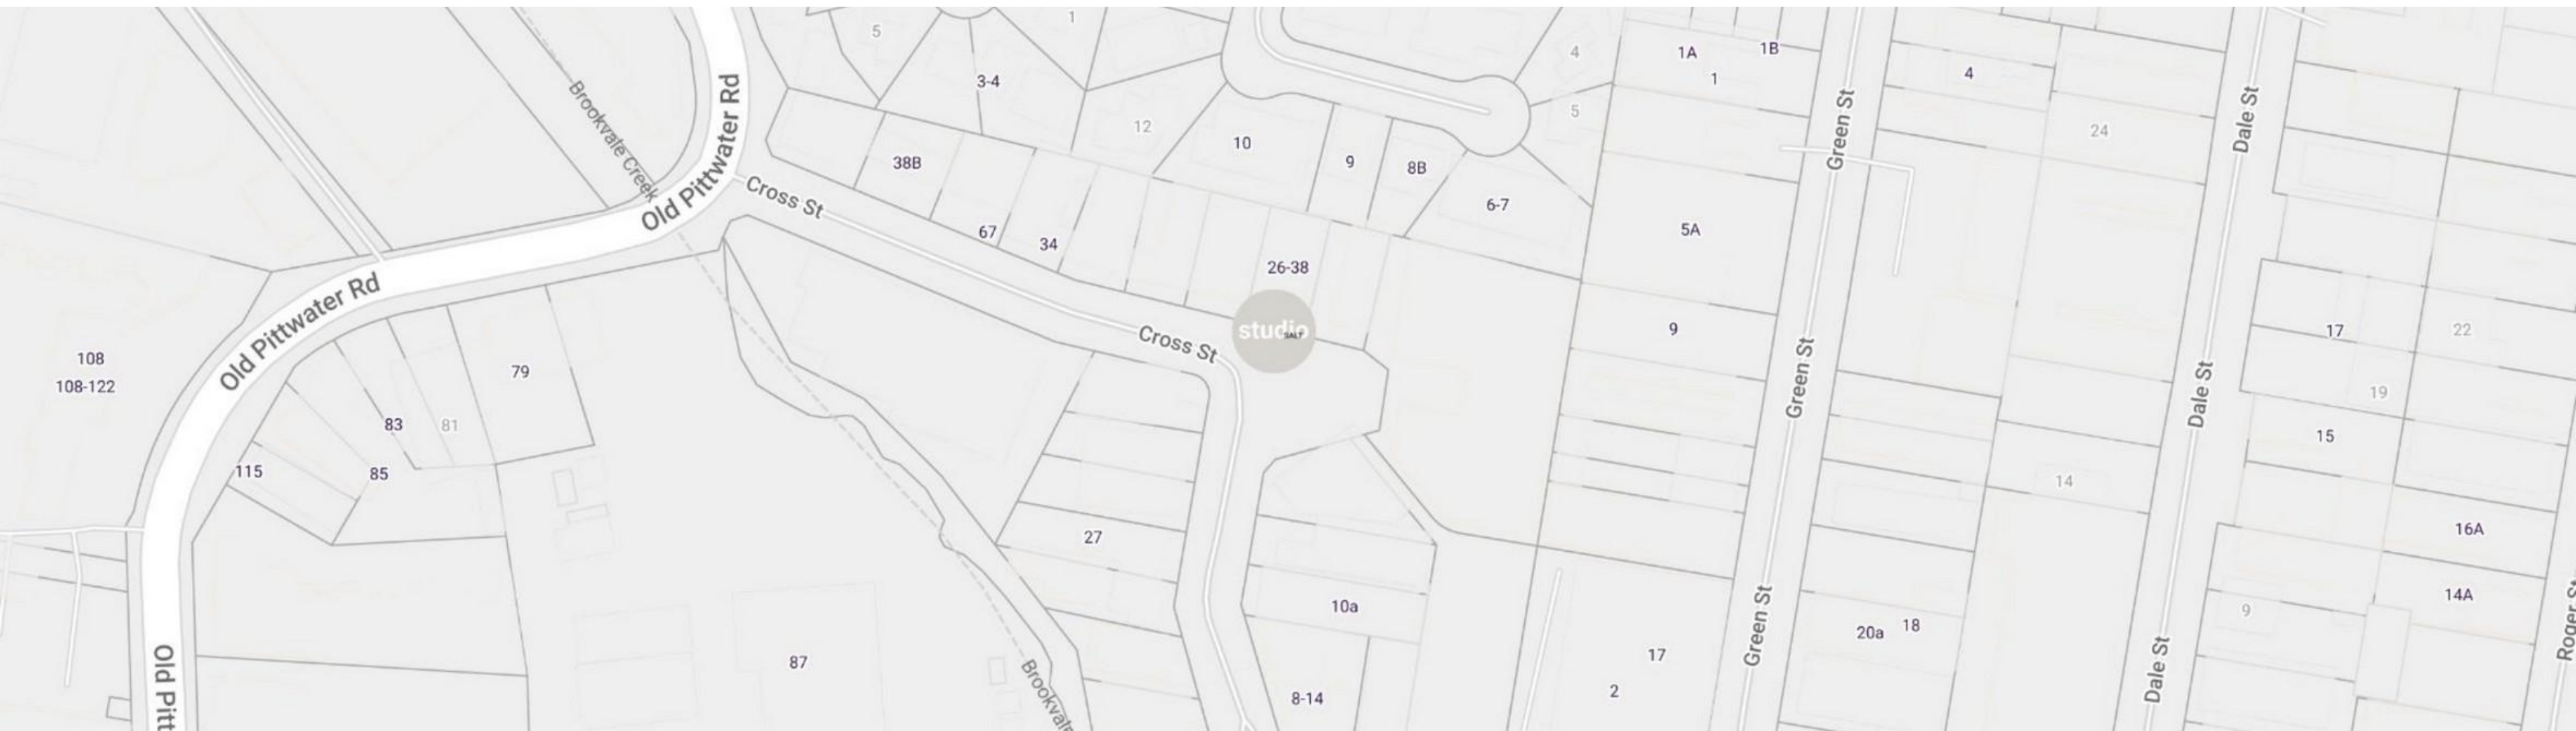

Getting here

Studio Salt is located at 26 Cross Street, Brookvale NSW 2100. A stones throw to some of Sydney's premier beaches, a short stroll from the Warringah Mall Junction & public transport, and we have ample parking on site.